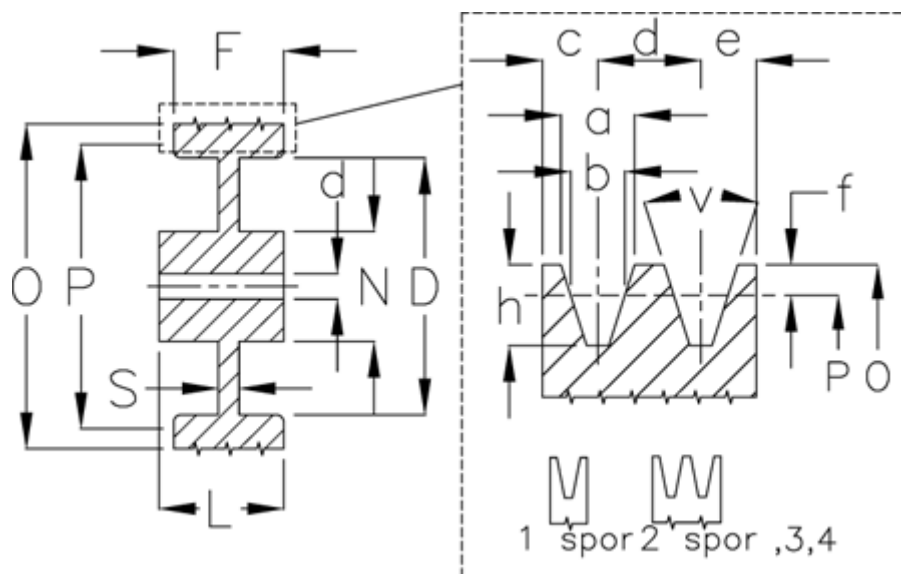

Article number: 60410025002

Description: V-belt pulley, no bore A 250/2

Measures

D	= 217	S	= 12
d	= 20	Type	= A
F	= 35.0		
L	= 50		
N	= 75		
Number of ribs	= 2		
O	= 255.5		
P	= 250		